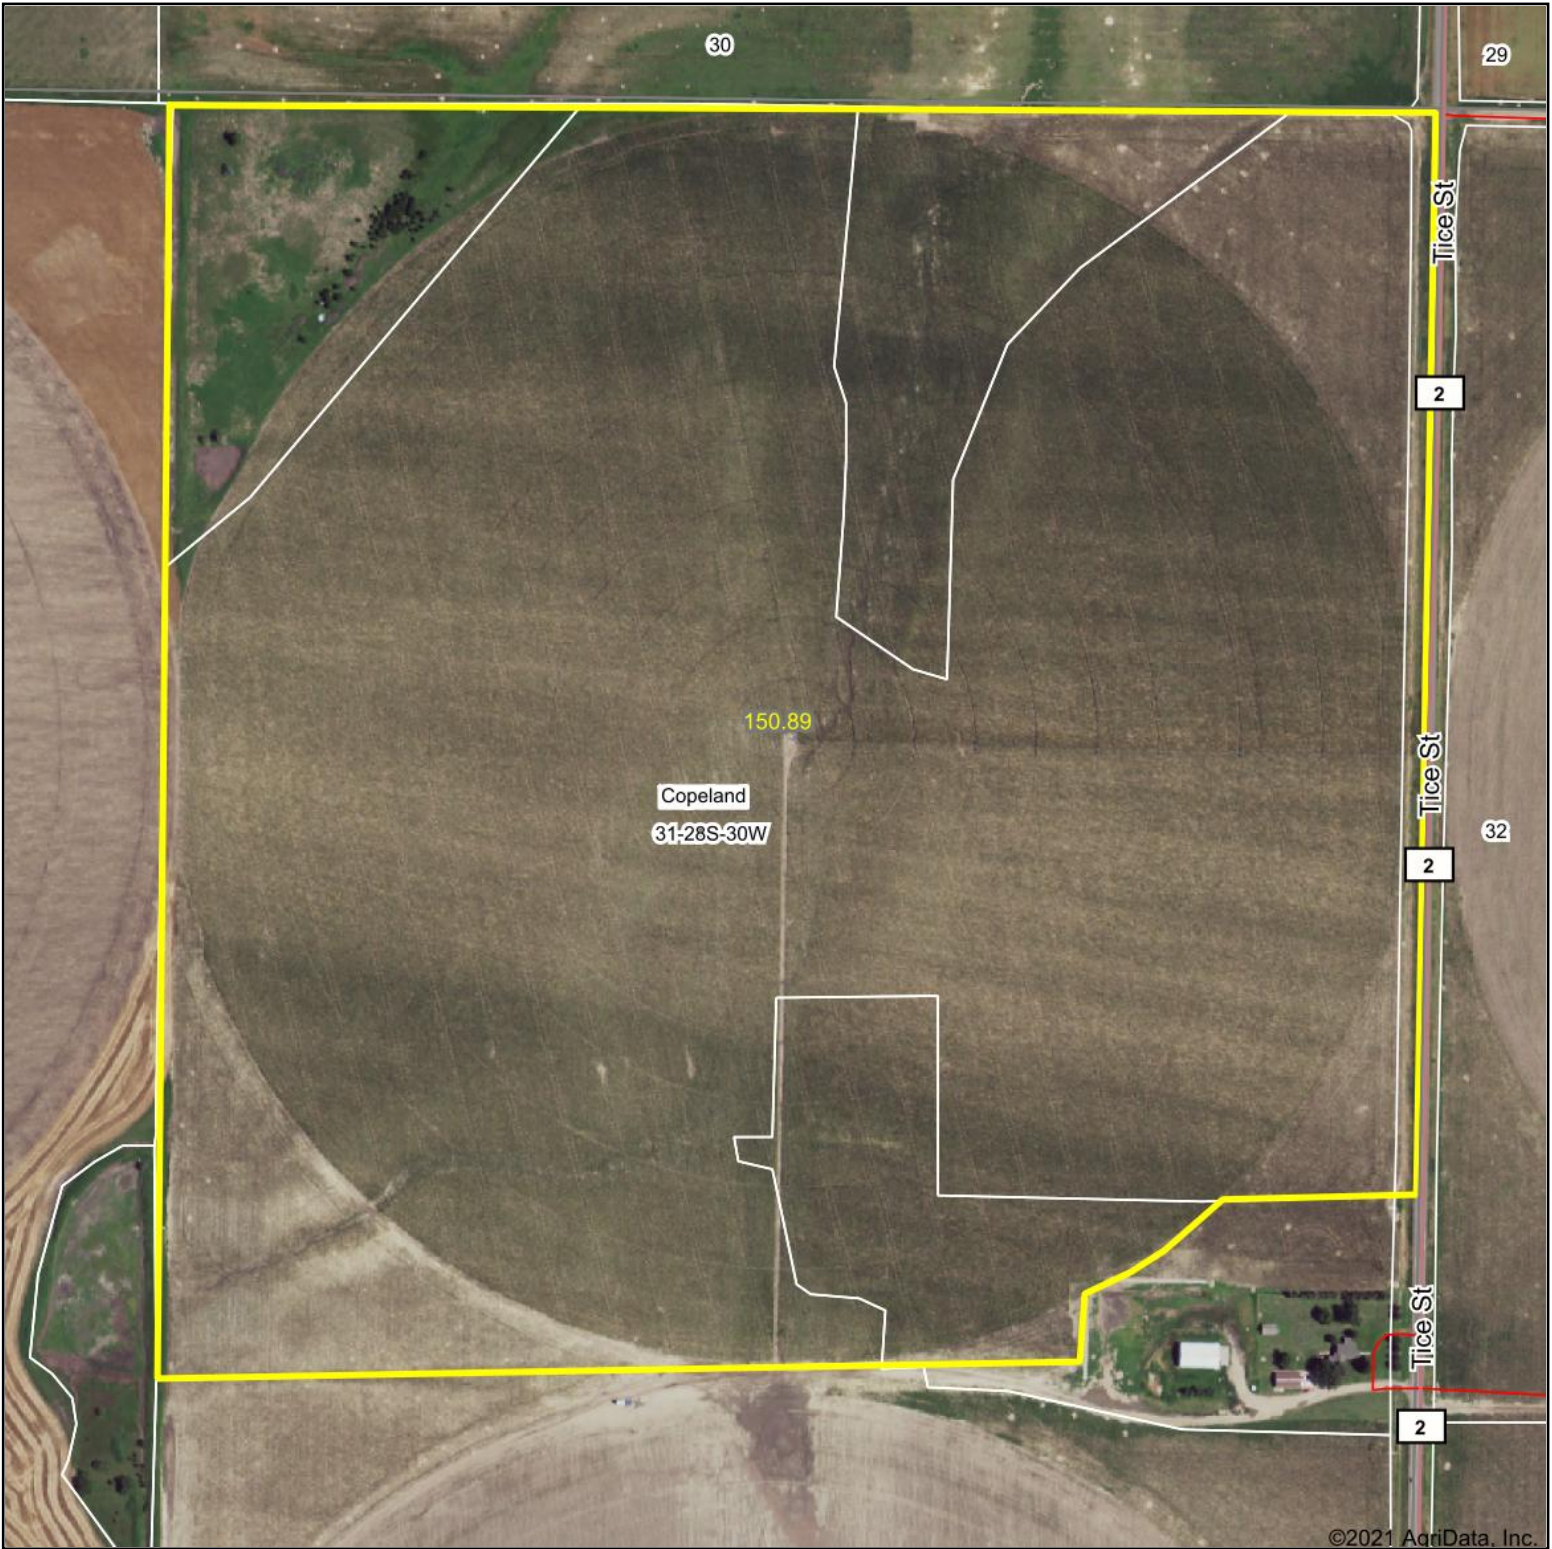

Tract 12 Aerial Map

Map Center: 37° 34' 22.38, -100° 38' 20.07

31-28S-30W
Gray County
Kansas

5/5/2021